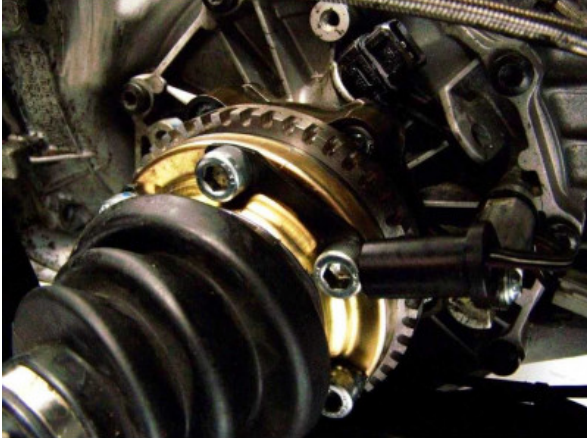

## RF40 ABS Wheel Sensor Kit

**Brand:** Competition Systems

**Product Code:** 20-150A

**Availability:** 7 Days

**Weight:** 1.00kg

**Dimensions:** 30.00cm x 20.00cm x  
10.00cm

**Price:** \$852.50

### Short Description

Used for fitting Bosch ABS M5 systems to all Roaring Forty GT40 replicas with the later uprights.

### Description

Used for fitting Bosch ABS M5 systems to all Roaring Forty GT40 replicas with the later uprights. Only works with Bosch DF11 speed sensors.